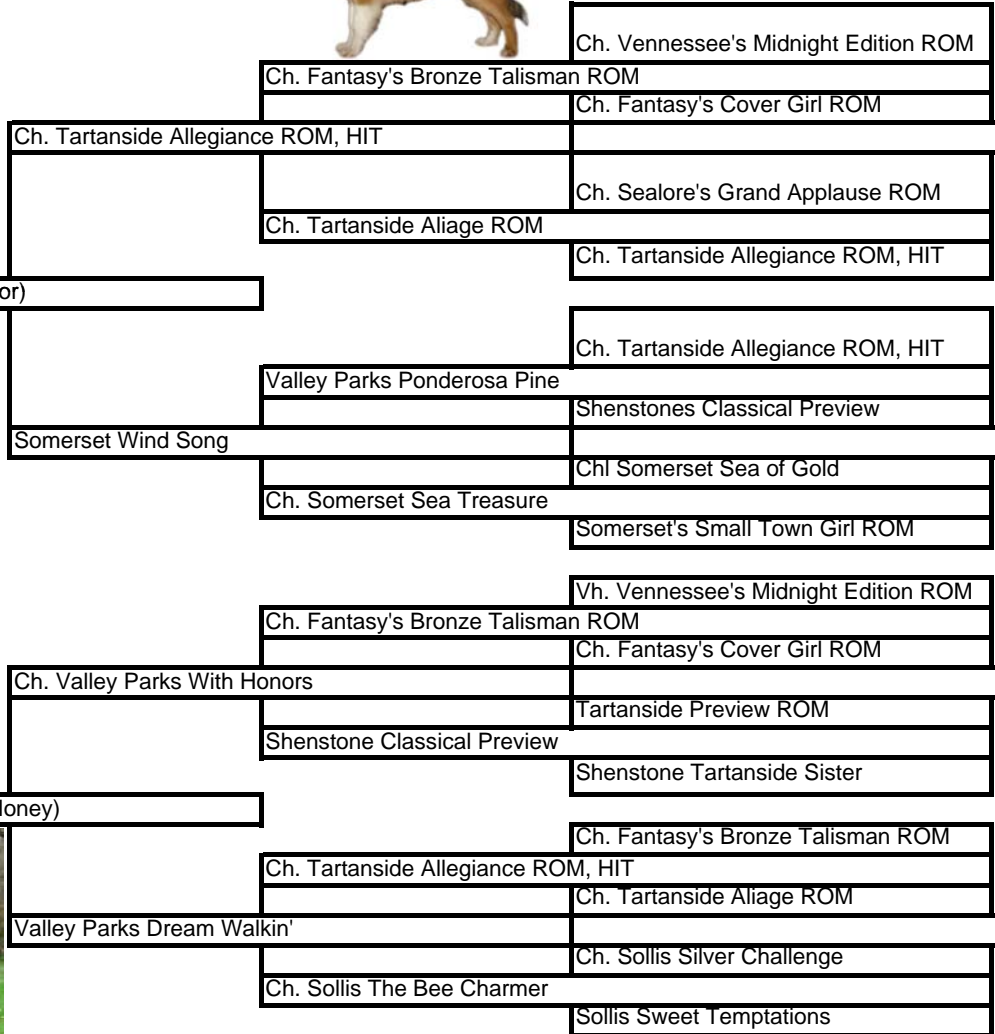

Dam

Valley Parks Dream Honors (Honey)