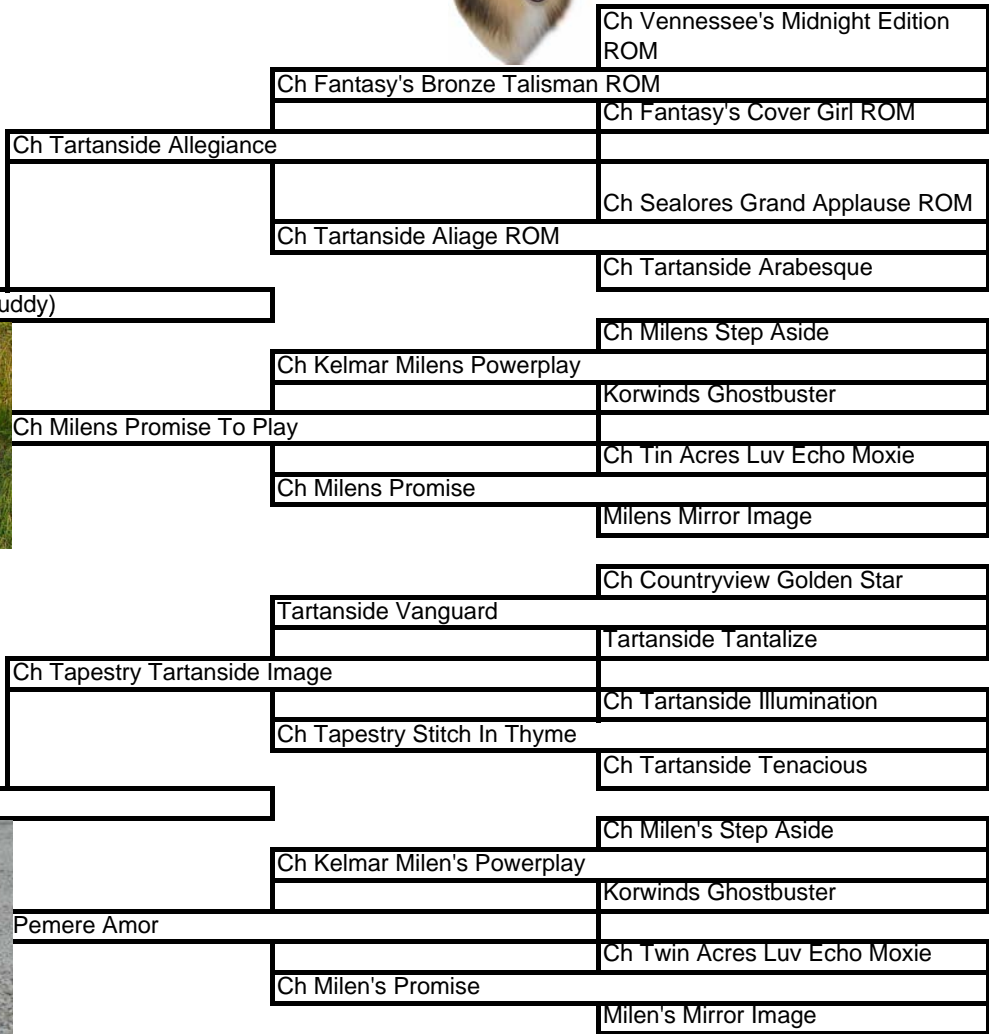

Ch. Juell's Promise of Milen (Buddy)

Ch. Juell's Ruby Tuesday